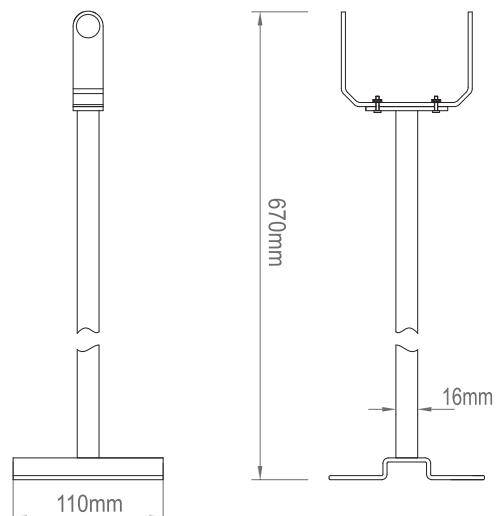

SPEC DATA

Product Wattage:	17W
Product Lumen:	1380
Lumen/W:	81
Kelvin:	5000K
Energy Rating:	A++
Dimmable:	No
Beam Angle:	100°
Power Factor:	0.9
CRI:	80
Lifetime (Hours):	30000
LED Type:	SMD
LED brand:	Seoul
SDCM:	<6
Operating Temp:	-20 to 40 Degree
Driver Type:	Constant current
Product Voltage:	220-240V
Hertz:	50/60
Surge Protection (KV):	1
IP Rating:	65
IK Rating:	08
Product Weight (KG):	1.1
Class:	1

ACCESSORIES

55720, Zyra extension arm, Length 670mm

55718

55720