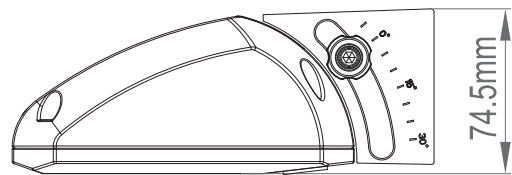

FEATURES

- 5 years (2 years + 3 years) extended warranty
- Constructed from die cast aluminium alloy & polycarbonate
- Textured black & clear pc finish
- Complete with fixing accessories
- Fully adjustable

SPEC DATA

Product Wattage:	17W
Product Lumen:	1380
Lumen/W:	81
Kelvin:	5000K
Energy Rating:	A++
Dimmable:	No
Beam Angle:	100°
Power Factor:	0.9
CRI:	80
Lifetime (Hours):	30000
LED Type:	SMD
LED brand:	Seoul
SDCM:	<6
Operating Temp:	-20 to 40 Degree
Driver Type:	Constant current
Product Voltage:	220-240V
Hertz:	50/60
Surge Protection (KV):	1
IP Rating:	65
IK Rating:	08
Product Weight (KG):	1.1
Class:	1

ACCESSORIES

55720, Zyra extension arm, Length 670mm

55718