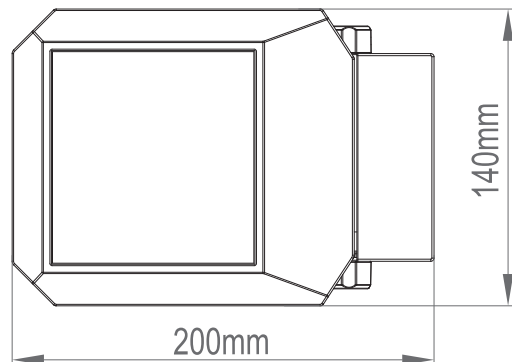

SPEC DATA

Product Wattage:	17W
Product Lumen:	1380
Lumen/W:	81
Kelvin:	5000K
Energy Rating:	A++
Dimmable:	No
Beam Angle:	100°
Power Factor:	0.9
CRI:	80
Lifetime (Hours):	30000
LED Type:	SMD
LED brand:	Seoul
SDCM:	<6
Operating Temp:	-20 to 40 Degree
Driver Type:	Constant current
Product Voltage:	220-240V
Hertz:	50/60
Surge Protection (KV):	1
IP Rating:	65
IK Rating:	08
Product Weight (KG):	1.1
Class:	1

ACCESSORIES

55720, Zyra extension arm, Length 670mm

55718

55720